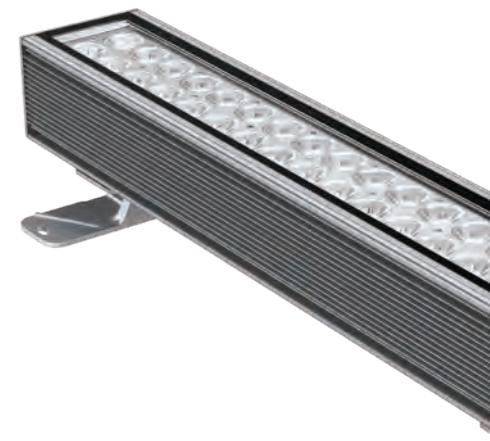

LUMINAIRE:

- Anodized extruded aluminum body resistant to weathering
- A range of standard lengths and customized lengths on request
- Shock resistant tempered glass cover for protection
- Automatic self-cleaning system
- Electrically neutral thermal path to ensure performance
- Complies with standards EN60598 and pertinent regulations

OPTICAL SYSTEM:

- Polycarbonate UV-resistant lenses
- Symmetrical light distributions
- Ultra spot, spot, narrow, medium, flood, wide flood and elliptic optics
- Optional anti-glare accessories for improved visual comfort

LIGHT COLOUR MANAGEMENT:

- High uniformity and colour consistency for outdoor façade lighting
- 4-in-1 and LEDs available for colour mixing versions

INSTALLATION:

- For outdoor installation on floor with bracket (standard)
- Adjustability on horizontal axis