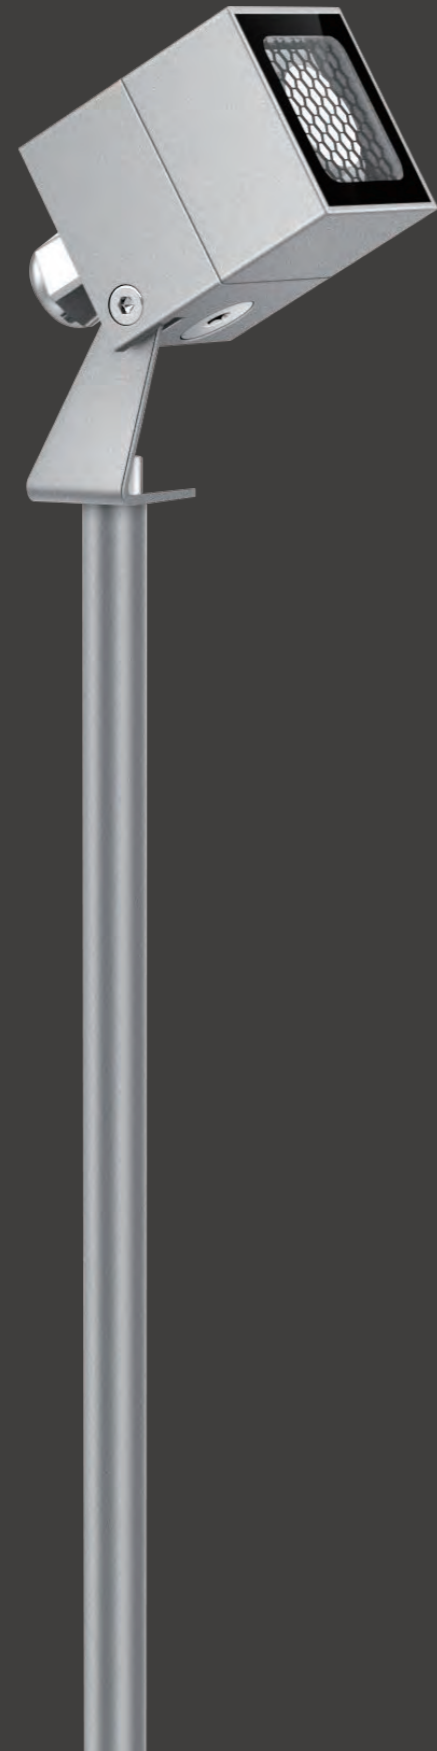

LUMINAIRE:

- Die-cast aluminum body with excellent heat dissipation
- Fluorocarbon paint resistant to corrosion and weathering
- Shock resistant tempered glass cover for protection
- Automatic self-cleaning system
- Electrically neutral thermal path to ensure performance
- Complies with standards EN60598 and pertinent regulations

OPTICAL SYSTEM:

- Polycarbonate UV-resistant lenses
- Symmetrical light distributions
- Spot, narrow, medium, flood, wide flood and elliptic optics
- Optional anti-glare accessories for improved visual comfort

LIGHT COLOUR MANAGEMENT:

- High uniformity and colour consistency for outdoor façade lighting
- 4-in-1 LEDs available for colour mixing versions

INSTALLATION:

- For outdoor installation on floor, wall or ceiling with bracket (standard)
- Adjustability on both horizontal and vertical axes
- Optional accessories for multiple installation requirements