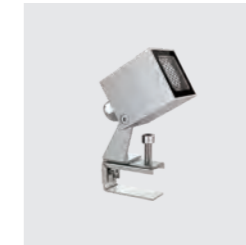

honeycomb louvre **A02**

anti-glare visor **A06**

spike **A16**

clamp **A17**

CUBE

LUMINAIRE:

- Die-cast aluminum body with excellent heat dissipation
- Fluorocarbon paint resistant to corrosion and weathering
- Shock resistant tempered glass cover for protection
- Automatic self-cleaning system
- Electrically neutral thermal path to ensure performance
- Complies with standards EN60598 and pertinent regulations