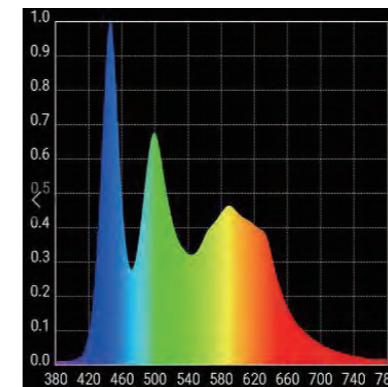

IMPROVED PERFORMANCE OF COLOUR MIXING AND UNIFORMITY

Light is used to highlight architectural details and enhance the structures and buildings in an inspirational way, right illumination turns the architectures into real landmarks. Light colour like a magic brush that lighting designers can use to create amazing effects on facades of buildings, different light colours provide buildings an unique apperance of their own at night, so higher light quality and more colour options give lighting designers the freedom to explore a wider range of concepts and design with no limitations.

Our innovative 7-in-1 LED technology makes the luminaires offer more light colours, at the meantime, it improves the illumination uniformity on facade lighting applications. By well designed LED array, 7-in-1 is used LEDs with colours Red, PC Amber, Green, Lime, Cyan, Royal Blue, White. It is ideal for outdoor lighting design required higher colour consistency and light mixing accuracy.