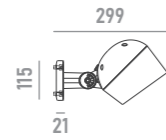

plate **A14**
for $\Phi 67\sim 325\text{mm}$ $T\geq 4$ poles

spike **A16**