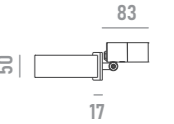

honeycomb louvre **A02**

anti-glare glass **A04**

long snout **A07**
for models with optics <= 30°

strap **A15**
for Ø60~200mm trees

spike **A16**

clamp **A17**

QUICKINFO

Floodlight 10W, 1 high-power LED
ULTRA SPOT
Input voltage AC100-240V
Complete with built-in power supply