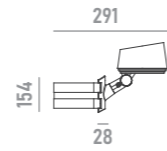

strap **A15**

for $\Phi 168-268\text{mm}$ trees