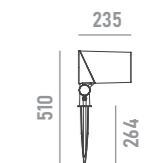

QUICKINFO

Floodlight 50W, 5 high-power LEDs
4-IN-1
Input voltage AC100-240V
Complete with built-in power supply

DIMENSIONS

CODE	Optic	Light colour	Control	Finish colour	Luminous flux
0811W50	spot 9° 0009	RGB+3000K 4130K	DMX512	● RAL9023 01	2,250 lm
	narrow 15° 0015	RGB+4000K 4140K			
	medium 20° 0020				
	medium 30° 0030				
	flood 45° 0045				
	elliptic 15°x60° 1560				

QUICKINFO

Floodlight 60W, 5 high-power LEDs
4-IN-1
Input voltage AC100-240V
Complete with built-in power supply

DIMENSIONS

CODE	Optic	Light colour	Control	Finish colour	Luminous flux
0811W60	spot 9° 0009	RGB+3000K 4130K	DMX512	● RAL9023 01	2,700 lm
	narrow 15° 0015	RGB+4000K 4140K			
	medium 20° 0020				
	medium 30° 0030				
	flood 45° 0045				
	elliptic 15°x60° 1560