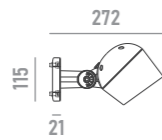

	anti-glare grille A01 for models with optics <= 30°		honeycomb louvre A02
	anti-glare glass A04		U-bracket A11
	adapter A12 for Ø48mm poles		clamp A13 for Ø114mm poles

plate **A14**
for $\Phi 67-325\text{mm}$ $T \geq 4$ poles