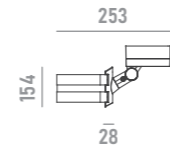

strap **A15**

for $\Phi 168\text{--}268\text{mm}$ trees