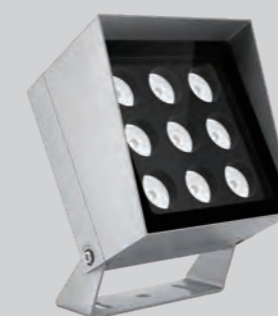

INSTALLATION:

- For outdoor installation on floor, wall or ceiling with base (standard)
- Adjustability on both horizontal and vertical axes
- Optional accessories for multiple installation requirements