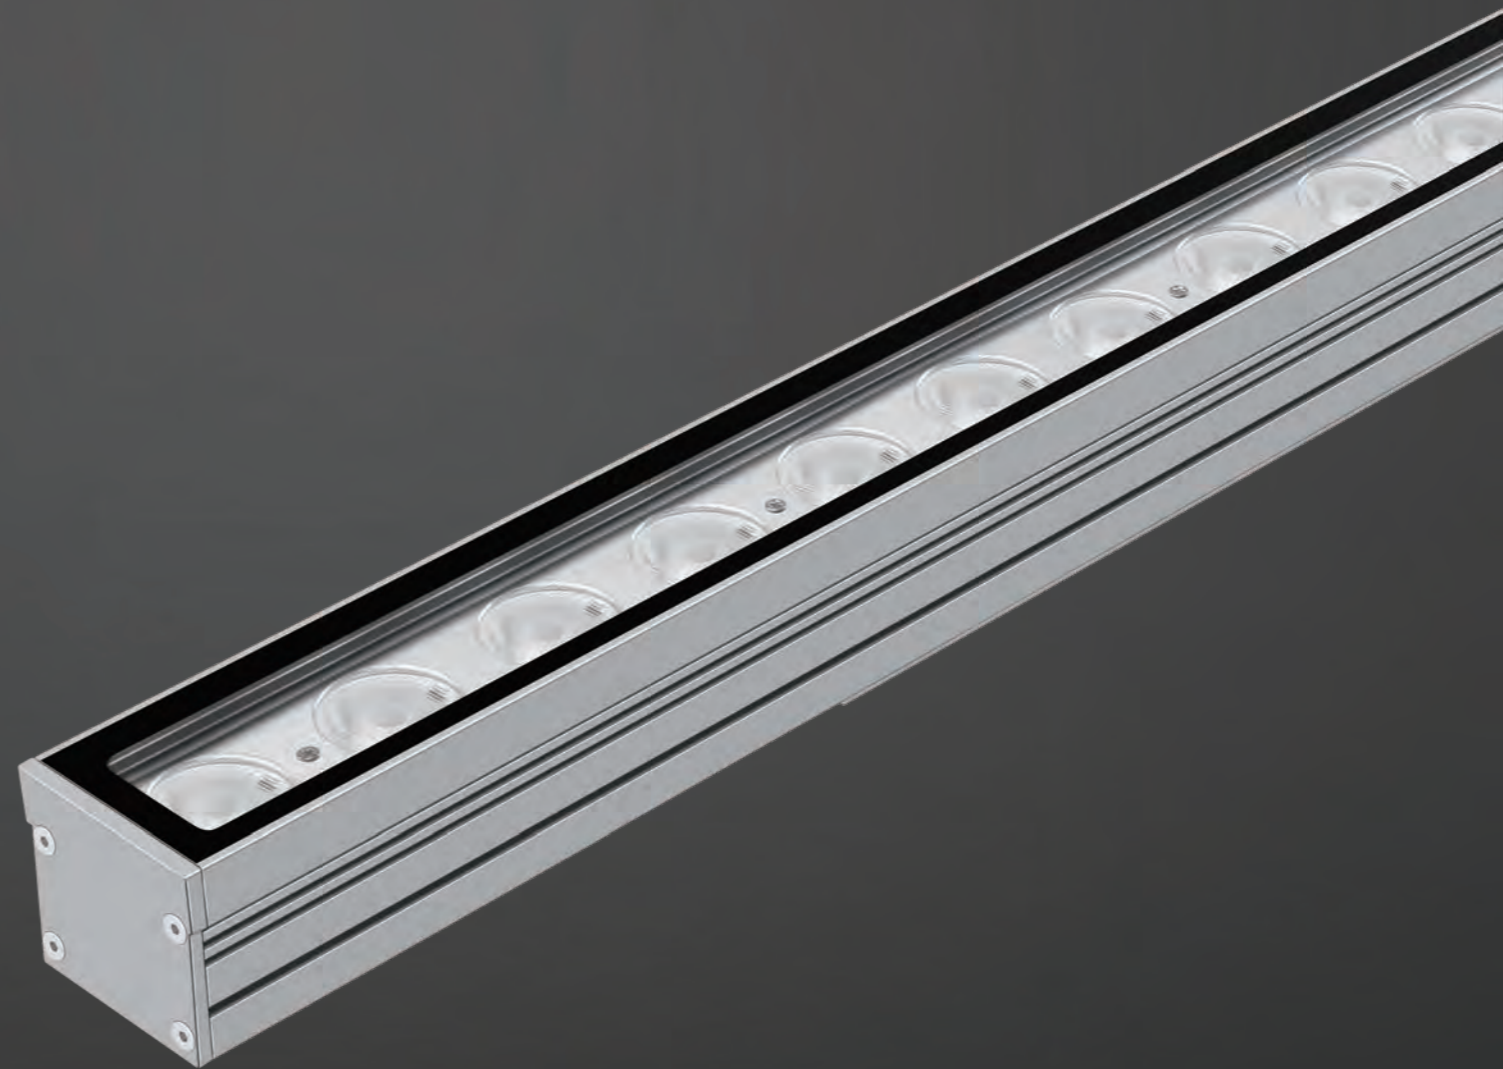

YORK M

LUMINAIRE:

- Anodized extruded aluminum body resistant to weathering
- A range of standard lengths and customized lengths on request
- Shock resistant tempered glass cover for protection
- Automatic self-cleaning system
- Electrically neutral thermal path to ensure performance
- Complies with standards EN60598 and pertinent regulations