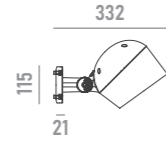

for Ø114mm poles

plate **A14**

for $\Phi 67-325\text{mm}$ $T \geq 4$ poles

strap **A15**

for $\Phi 168-268\text{mm}$ trees

spike **A16**

QUICKINFO

Floodlight 100W, 16 high-power LEDs
ULTRA SPOT
Input voltage AC100-240V
Complete with built-in power supply