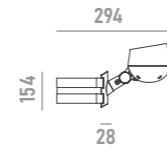

strap **A15**
for $\Phi 168\sim 268\text{mm}$ trees