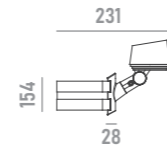

for Ø114mm poles

plate **A14**
for $\Phi 67\text{--}325\text{mm}$ $T \geq 4$ poles

strap **A15**
for $\Phi 168\text{--}268\text{mm}$ trees

spike **A16**

QUICKINFO

Floodlight 30W, 6 high-power LEDs
ULTRA SPOT
Input voltage AC100-240V
Complete with built-in power supply