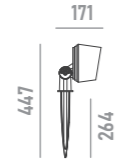

for Ø114mm poles

plate **A14**
for $\Phi 67\text{--}325\text{mm}$ $T \geq 4$ poles

strap **A15**
for $\Phi 168\text{--}268\text{mm}$ trees

spike **A16**

QUICKINFO

Floodlight 30W, 6 high-power LEDs
ULTRA SPOT
Input voltage AC100-240V
Complete with built-in power supply