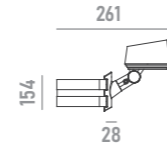

plate **A14**

for $\Phi 67\text{-}325\text{mm}$ T ≥ 4 poles

spike **A16**

strap **A15**

for $\Phi 168\text{-}268\text{mm}$ trees

QUICKINFO
 Floodlight 45W, 9 high-power LEDs
 ULTRA SPOT
 Input voltage AC100-240V
 Complete with built-in power supply