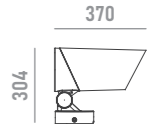

anti-glare grille **A01**
for models with optics <= 30°

honeycomb louvre **A02**

anti-glare glass **A04**

anti-glare visor **A06**

U-bracket **A11**

adapter **A12**
for Ø48mm poles

clamp **A13**

for Ø114mm poles