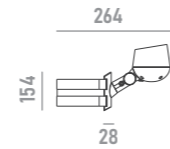

strap **A15**
for $\Phi 168-268\text{mm}$ trees