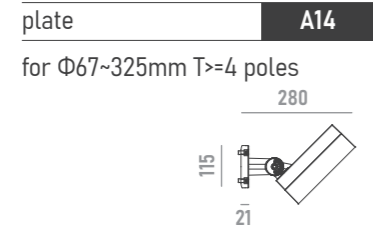

	anti-glare grille A01 for models with optics <= 30°		honeycomb louvre A02
	anti-glare visor A06		U-bracket A11
	adapter A12 for Ø48mm poles		clamp A13 for Ø114mm poles

QUICKINFO
Floodlight 120W, 25 high-power LEDs
ULTRA SPOT
Input voltage AC100-240V
Complete with built-in power supply