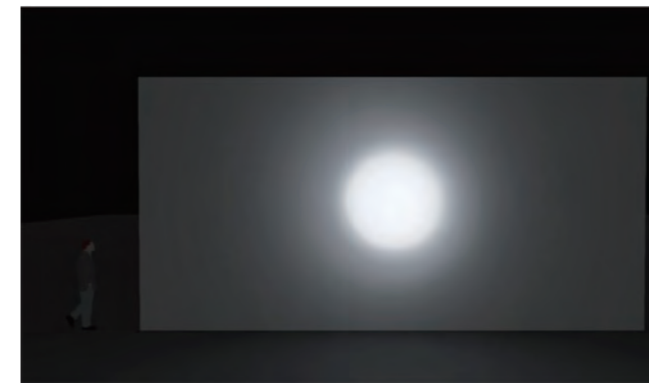

THE OPTICAL SYSTEM FEATURES THE BEST VERSATILITY

Our innovative optical system is developed with the highest standard components and the most scientific and sensible construction to maximize the projection precision and efficiency of light deflection, we understand that the uniformity is another core value of architectural lighting applications, so we keep optimizing the optical technology to enhance uniformity for facades.

A luminaire's light distribution should complement the form of the space that it is illuminating, our products can achieve optically direct performance with high uniformity and luminous flux, and feature a various distribution options for any exterior applications. At the meantime, our luminaires are available with a wide range of optical accessories that can be used to improve visual comfort.

Spot