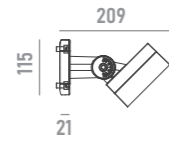

plate **A14**

spike **A16**

for $\Phi 67\sim 325\text{mm}$ T ≥ 4 poles