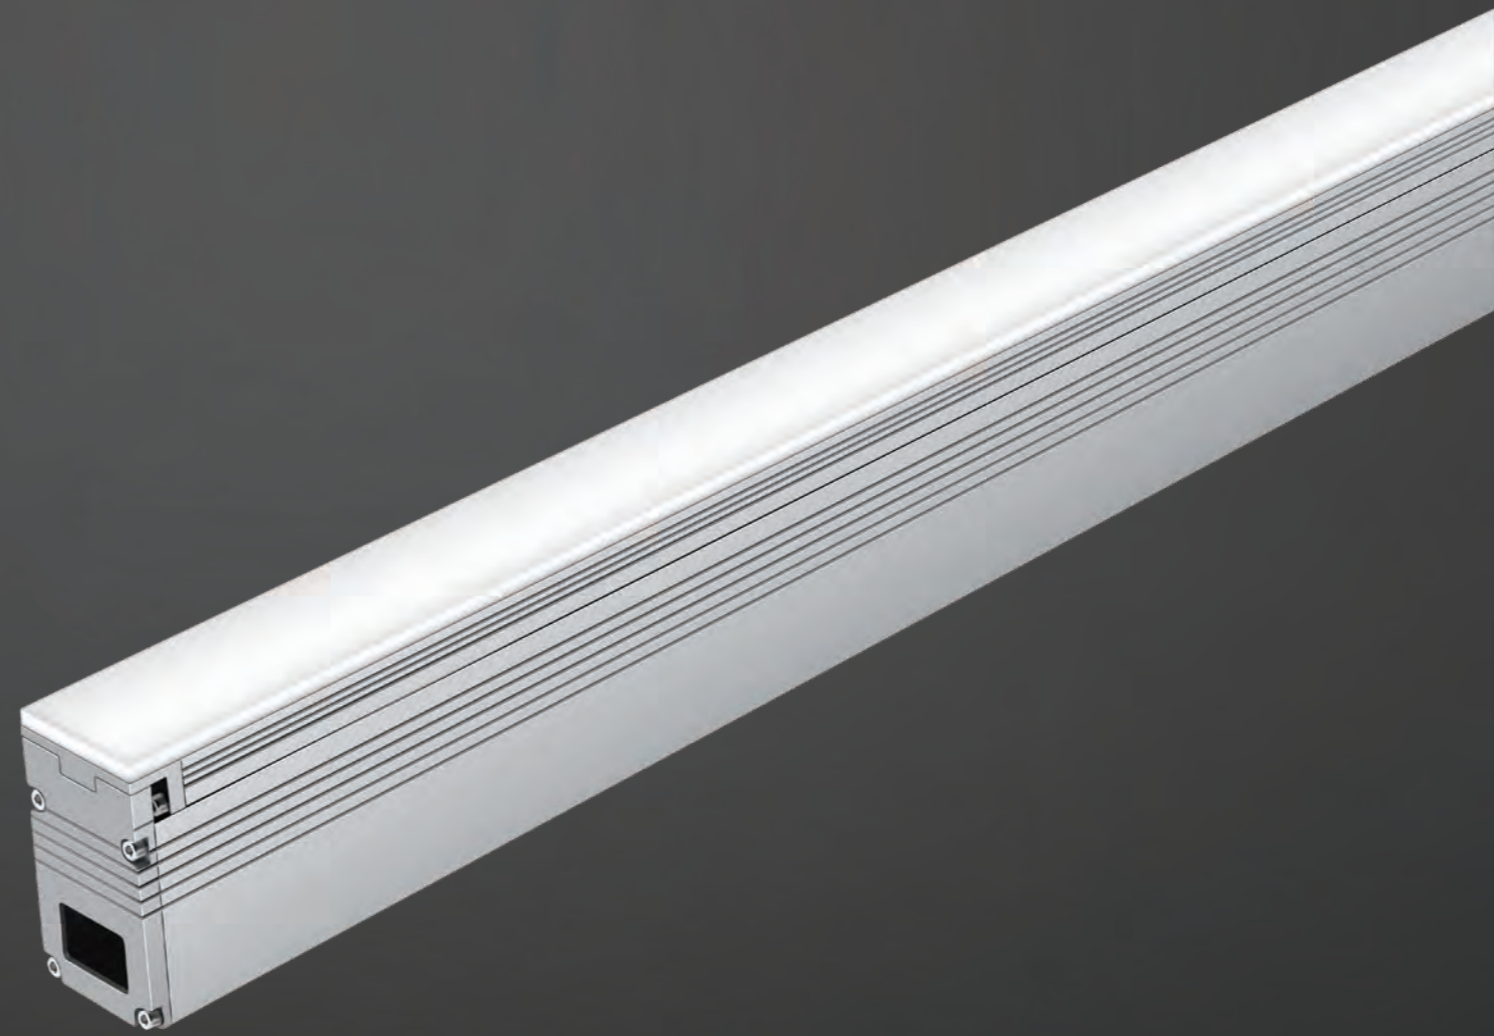

honeycomb louvre **A02**

anti-glare grille **A03**

anti-slip glass **A18**

DAN LUCE

LUMINAIRE:

- Aluminum body and recessed box with solid acrylic diffuser
- Electrically neutral thermal path to ensure performance
- Complies with standards EN60598 and pertinent regulations