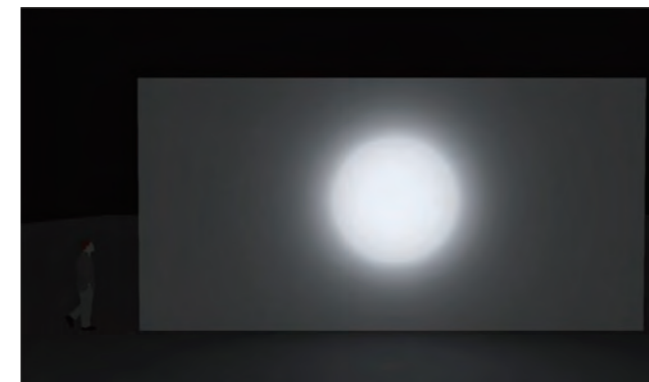

THE OPTICAL SYSTEM FEATURES THE BEST VERSATILITY

Our innovative optical system is developed with the highest standard components and the most scientific and sensible construction to maximize the projection precision and efficiency of light deflection, we understand that the uniformity is another core value of architectural lighting applications, so we keep optimizing the optical technology to enhance uniformity for facades.

A luminaire's light distribution should complement the form of the space that it is illuminating, our products can achieve optically direct performance with high uniformity and luminous flux, and feature a various distribution options for any exterior applications. At the meantime, our luminaires are available with a wide range of optical accessories that can be used to improve visual comfort.

$\alpha < 10^\circ$

$\alpha 10^\circ - 15^\circ$

Medium

$\alpha 16^\circ - 30^\circ$

$\alpha 31^\circ - 45^\circ$

$\alpha 46^\circ - 60^\circ$

oval flood