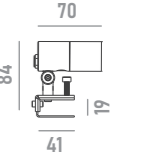

QUICKINFO

Floodlight 6W, 1 high-power LED
Input voltage AC100-240V
Complete with built-in power supply

DIMENSIONS

CODE	Optic	Light colour	Control	Finish colour	Luminous flux
0823W6	spot 6° 0006	2700K 2780	ON/OFF	RAL9023 01	480 lm
	narrow 12° 0012	3000K 3080			
	medium 20° 0020	4000K 4080			
	medium 30° 0030				
	wide flood 60° 0060				
	elliptic 10°x60° 1060				

QUICKINFO

Floodlight 6W, 1 high-power LED
4-IN-1
Input DC24V constant voltage
Remote power supply ordered separately

DIMENSIONS

CODE	Optic	Light colour	Control	Finish colour	Luminous flux
0823W6	medium 20° 0020	RGB+3000K 4130K	DMX512	RAL9023 01	450 lm
	flood 45° 0045	RGB+4000K 4140K			
	wide flood 60° 0060				
	elliptic 15°x25° 1525				
	elliptic 15°x60° 1560