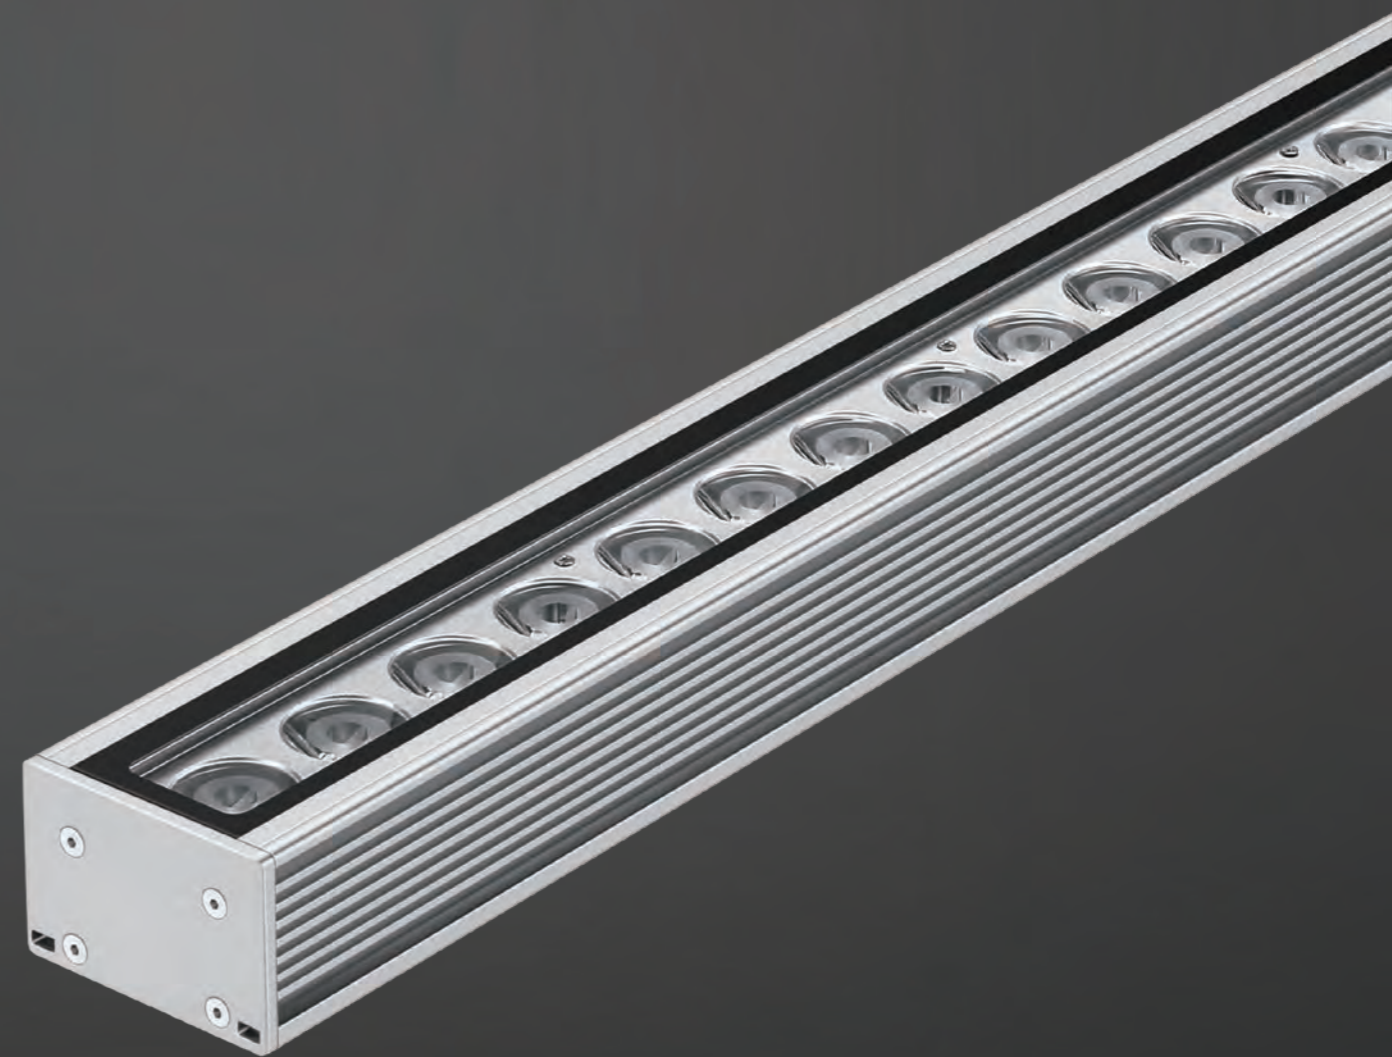

YORK L

YORK L

LED LINEAR SYSTEMS

LUMINAIRE:

- Anodized extruded aluminum body resistant to weathering
- A range of standard lengths and customized lengths on request
- Shock resistant tempered glass cover for protection
- Automatic self-cleaning system
- Electrically neutral thermal path to ensure performance
- Complies with standards EN60598 and pertinent regulations