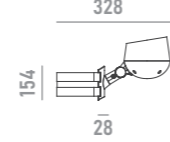

for Ø114mm poles

plate **A14**

for $\Phi 67-325\text{mm}$ $T \geq 4$ poles

strap **A15**

for $\Phi 168-268\text{mm}$ trees

spike **A16**

QUICKINFO

Floodlight 100W, 16 high-power LEDs
ULTRA SPOT
Input voltage AC100-240V
Complete with built-in power supply