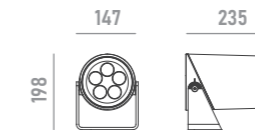

anti-glare grille **A01**
for models with optics <= 30°

honeycomb louvre **A02**

anti-glare glass **A04**

anti-glare visor **A06**

U-bracket **A11**

adapter **A12**
for Ø48mm poles

clamp **A13**
for Ø114mm poles