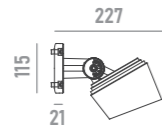

plate **A14**
for $\Phi 67\text{--}325\text{mm}$ $T \geq 4$ poles

spike **A16**