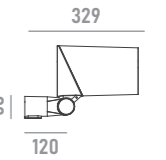

QUICKINFO

Floodlight 50W, 5 high-power LEDs
4-IN-1
Input voltage AC100-240V
Complete with built-in power supply

DIMENSIONS

CODE	Optic	Light colour	Control	Finish colour	Luminous flux
0811W50	spot 9° 0009	RGB+3000K 4130K	DMX512	● RAL9023 01	2,250 lm
	narrow 15° 0015	RGB+4000K 4140K			
	medium 20° 0020				
	medium 30° 0030				
	flood 45° 0045				
	elliptic 15°x60° 1560				

QUICKINFO

Floodlight 60W, 5 high-power LEDs
4-IN-1
Input voltage AC100-240V
Complete with built-in power supply

DIMENSIONS

CODE	Optic	Light colour	Control	Finish colour	Luminous flux
0811W60	spot 9° 0009	RGB+3000K 4130K	DMX512	● RAL9023 01	2,700 lm
	narrow 15° 0015	RGB+4000K 4140K			
	medium 20° 0020				
	medium 30° 0030				
	flood 45° 0045				
	elliptic 15°x60° 1560