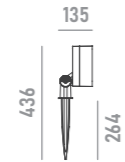

plate **A14**

for $\Phi 67\sim 325\text{mm}$ T ≥ 4 poles

strap **A15**

for $\Phi 168\sim 268\text{mm}$ trees

spike **A16**

QUICKINFO
Floodlight 45W, 9 high-power LEDs
ULTRA SPOT
Input voltage AC100-240V
Complete with built-in power supply