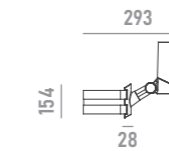

QUICKINFO

Floodlight 50W, 5 high-power LEDs
4-IN-1
Input voltage AC100-240V
Complete with built-in power supply

DIMENSIONS

CODE	Optic	Light colour	Control	Finish colour	Luminous flux
0811W50	spot 9° 0009	RGB+3000K 4130K	DMX512	● RAL9023 01	2,250 lm
	narrow 15° 0015	RGB+4000K 4140K			
	medium 20° 0020				
	medium 30° 0030				
	flood 45° 0045				
	elliptic 15°x60° 1560				

QUICKINFO

Floodlight 60W, 5 high-power LEDs
4-IN-1
Input voltage AC100-240V
Complete with built-in power supply

DIMENSIONS

CODE	Optic	Light colour	Control	Finish colour	Luminous flux
0811W60	spot 9° 0009	RGB+3000K 4130K	DMX512	● RAL9023 01	2,700 lm
	narrow 15° 0015	RGB+4000K 4140K			
	medium 20° 0020				
	medium 30° 0030				
	flood 45° 0045				
	elliptic 15°x60° 1560