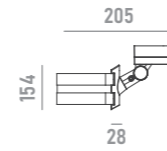

strap **A15**

for $\Phi 168\sim 268\text{mm}$ trees