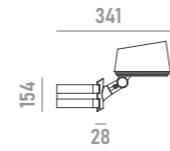

strap **A15**

for $\Phi 168\text{-}268\text{mm}$ trees