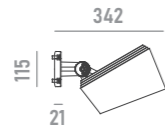

plate **A14**

for $\Phi 67\text{-}325\text{mm}$ $T \geq 4$ poles