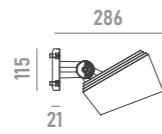

plate **A14**

spike **A16**

for $\Phi 67-325\text{mm}$ $T \geq 4$ poles