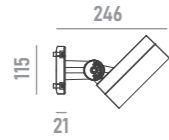

	anti-glare grille A01 for models with optics <= 30°		honeycomb louvre A02
	anti-glare visor A06		U-bracket A11
	adapter A12 for Ø48mm poles		clamp A13 for Ø114mm poles

plate **A14**

for $\Phi 67\text{--}325\text{mm}$ $T \geq 4$ poles