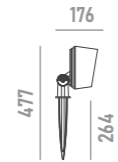

for $\Phi 67\text{-}325\text{mm}$ T ≥ 4 poles

for $\Phi 168\text{-}268\text{mm}$ trees