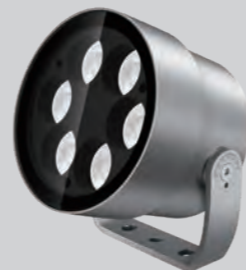

INSTALLATION:

- For outdoor installation on floor, wall or ceiling with bracket (standard)
- Adjustability on horizontal axis