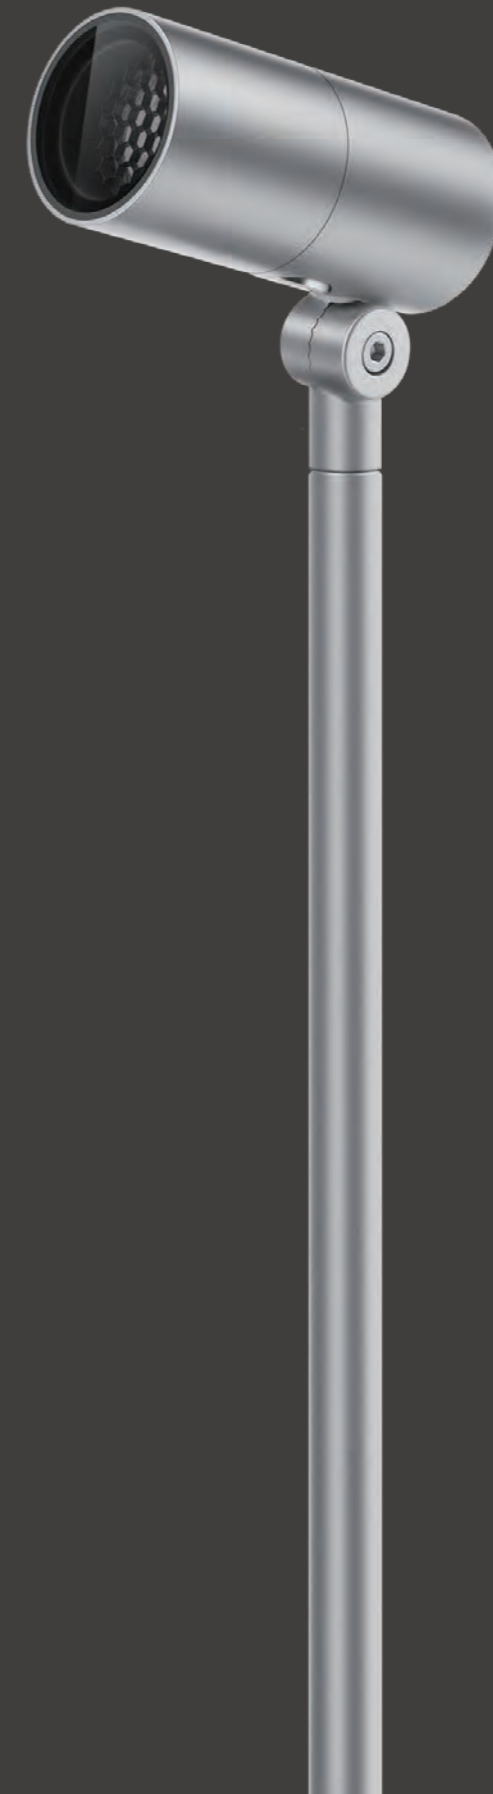

INSTALLATION:

- For outdoor installation on floor, wall or ceiling with base (standard)
- Adjustability on both horizontal and vertical axes
- Optional accessories for multiple installation requirements