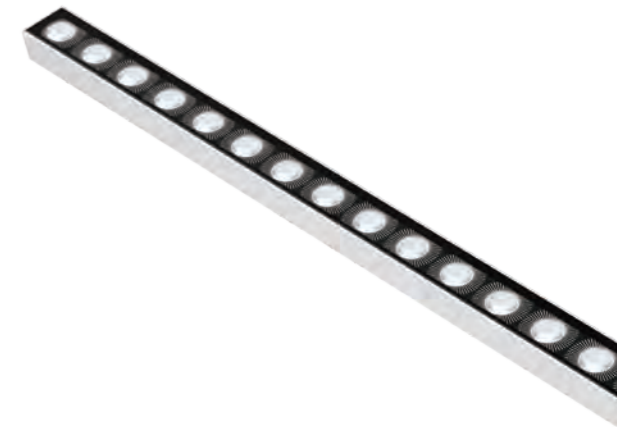

- High uniformity and colour consistency for outdoor façade lighting
- 4-in-1 LEDs available for colour mixing versions

INSTALLATION:

- For outdoor installation on floor, wall or ceiling with bracket (standard)
- Adjustability on horizontal axis