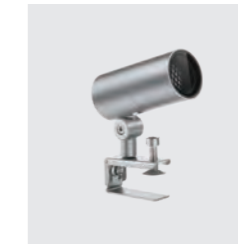

honeycomb louvre **A02**

anti-glare glass **A04**

long snout **A07**
for models with optics <= 30°

strap **A15**
for Ø60~200mm trees

spike **A16**

clamp **A17**

QUICKINFO

Floodlight 10W, 1 high-power LED
ULTRA SPOT
Input voltage AC100-240V
Complete with built-in power supply