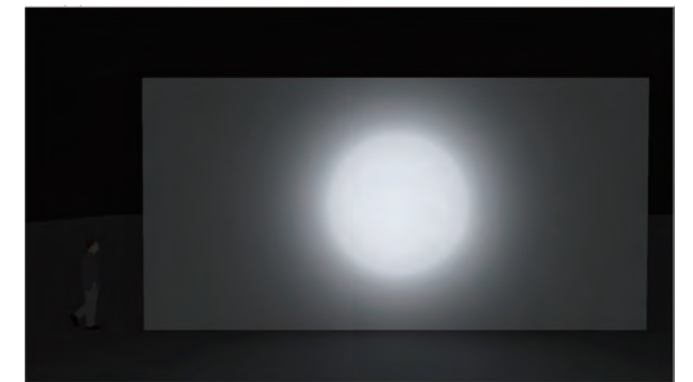

$\alpha 16^\circ - 30^\circ$

Flood

$\alpha 31^\circ - 45^\circ$