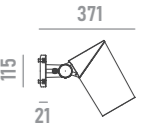

plate **A14**
for Ø67~325mm T>=4 poles

spike **A16**