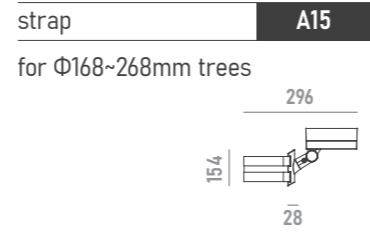

	anti-glare grille A01 for models with optics <= 30°		honeycomb louvre A02
	anti-glare visor A06		U-bracket A11
	adapter A12 for Ø48mm poles		clamp A13 for Ø114mm poles

QUICKINFO
Floodlight 120W, 25 high-power LEDs
ULTRA SPOT
Input voltage AC100-240V
Complete with built-in power supply