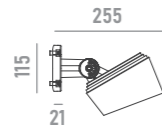

plate **A14**

for $\Phi 67\text{-}325\text{mm}$ T ≥ 4 poles

spike **A16**