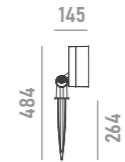

for $\Phi 67\text{--}325\text{mm}$ $T \geq 4$ poles

for $\Phi 168\text{--}268\text{mm}$ trees