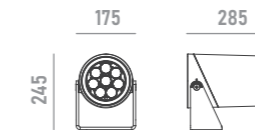

anti-glare grille **A01**
for models with optics <= 30°

honeycomb louvre **A02**

anti-glare glass **A04**

anti-glare visor **A06**

U-bracket **A11**

adapter **A12**
for Ø48mm poles

clamp **A13**

for Ø114mm poles