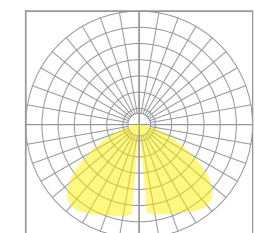

LUMINAIRE:

- Die-cast aluminum heatsink with extruded aluminum body
- Optimal visual comfort
- Replaceable LED light source and power supply
- Customizable pole height & finish colours
- Bollard installation outdoor, supplied with power cable