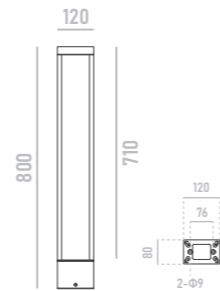

* DALI control available on request
* Custom RAL colours available on request

LUMINAIRE:

- Die-cast aluminum heatsink with extruded aluminum body
- Optimal visual comfort
- Replaceable LED light source and power supply
- Customizable pole height & finish colours
- Bollard installation outdoor, supplied with power cable