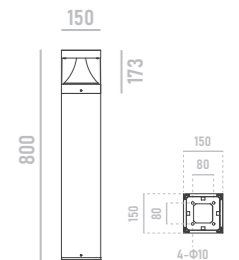

* DALI control available on request
* Custom RAL colours available on request

W	LM	K	COL.	CODE
15	1200	3000	⚡ AC220~240V ON/OFF	BL02.15800WA
				BL02.15800JB
				BL02.15800AG
				BL02.15800TG
30	2400	3000	⚡ AC220~240V ON/OFF	BL02.30800WA
				BL02.30800JB
				BL02.30800AG
				BL02.30800TG