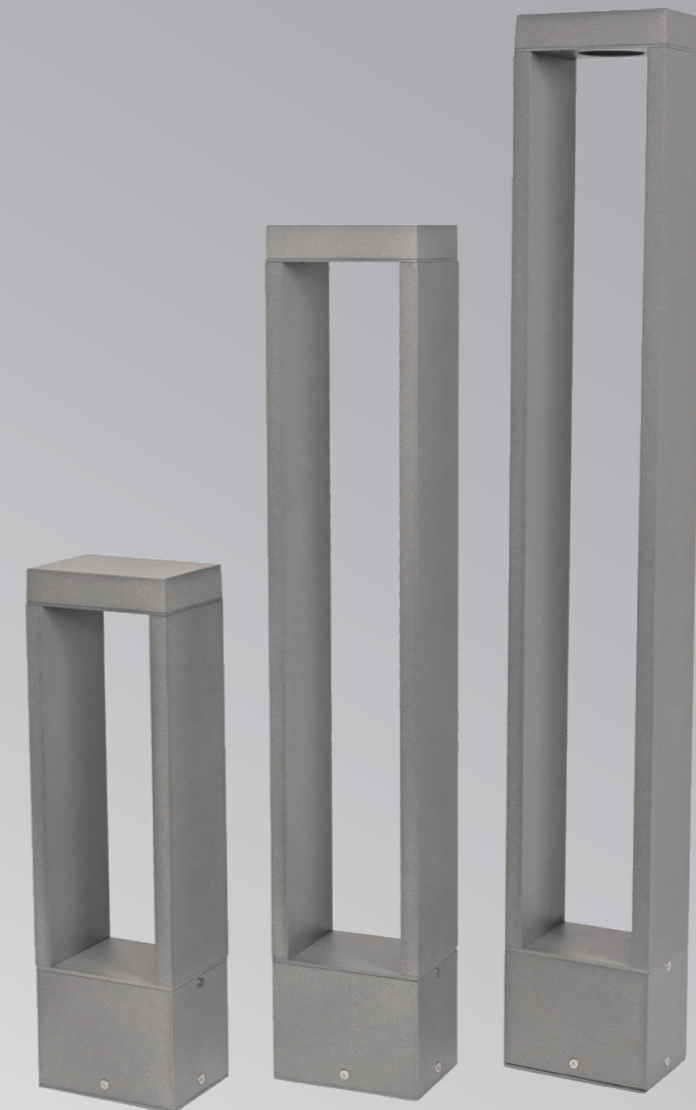

ZEE LED BOLLARD 400MM

W	LM	K	COL.	CODE
10	800	3000	☐	BL05.10400WA
			●	BL05.10400JB
			■	BL05.10400AG
			■	BL05.10400TG

AC220~240V ON/OFF

* DALI control available on request
* Custom RAL colours available on request

ZEE LED BOLLARD 600MM

W	LM	K	COL.	CODE
10	800	3000	☐	BL05.10600WA
			●	BL05.10600JB
			■	BL05.10600AG
			■	BL05.10600TG

AC220~240V ON/OFF

* DALI control available on request
* Custom RAL colours available on request

ZEE LED BOLLARD 800MM

W	LM	K	COL.	CODE
10	800	3000	☐	BL05.10800WA
			●	BL05.10800JB
			■	BL05.10800AG
			■	BL05.10800TG

AC220~240V ON/OFF

* DALI control available on request
* Custom RAL colours available on request

LUMINAIRE:

- Die-cast aluminum heatsink with extruded aluminum body
- Optimal visual comfort
- Replaceable LED light source and power supply
- Customizable pole height & finish colours
- Bollard installation outdoor, supplied with power cable

ZEE

RAL9006

RAL9005

RAL7016

RAL7043