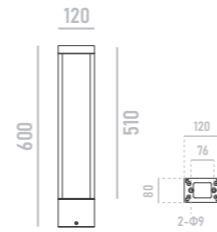

* DALI control available on request
* Custom RAL colours available on request

LONG LED BOLLARD 800MM