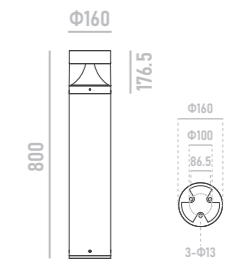

* DALI control available on request
* Custom RAL colours available on request

W	LM	K	COL.	CODE
20	1600	3000	⚡ AC220÷240V ON/OFF	BL01.20800WA
				BL01.20800JB
				BL01.20800AG
				BL01.20800TG
30	2400	3000	⚡ AC220÷240V ON/OFF	BL01.30800WA
				BL01.30800JB
				BL01.30800AG
				BL01.30800TG