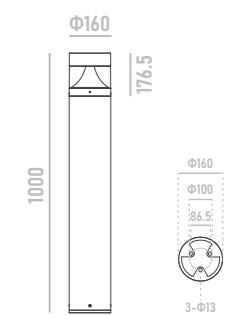

* DALI control available on request
* Custom RAL colours available on request

W	LM	K	COL.	CODE
20	1600	3000	⚡ AC220÷240V ON/OFF	BL01.201000WA
				BL01.201000JB
				BL01.201000AG
				BL01.201000TG
30	2400	3000	⚡ AC220÷240V ON/OFF	BL01.301000WA
				BL01.301000JB
				BL01.301000AG
				BL01.301000TG