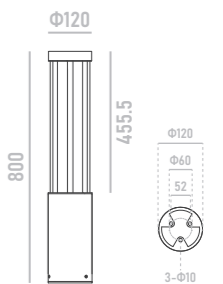

* DALI control available on request
* Custom RAL colours available on request

W	LM	K		COL.	CODE
10	800	3000	⚡ AC220~240V ON/OFF		BL03.10800WA
					BL03.10800JB
					BL03.10800AG
					BL03.10800TG
20	1600	3000	⚡ AC220~240V ON/OFF		BL03.20800WA
					BL03.20800JB
					BL03.20800AG
					BL03.20800TG