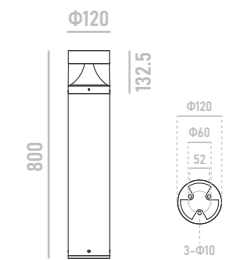

* DALI control available on request
* Custom RAL colours available on request

W	LM	K	COL.	CODE
10	800	3000	⚡ AC220~240V ON/OFF	BL01.10800WA
				BL01.10800JB
				BL01.10800AG
				BL01.10800TG
15	1200	3000	⚡ AC220~240V ON/OFF	BL01.15800WA
				BL01.15800JB
				BL01.15800AG
				BL01.15800TG