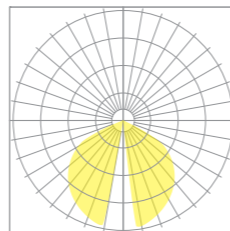

ZEE LED BOLLARD 400MM

W	LM	K	COL.	CODE
10	800	3000	☐	BL05.10400WA
			●	BL05.10400JB
			■	BL05.10400AG
			■	BL05.10400TG

AC220~240V ON/OFF

* DALI control available on request
* Custom RAL colours available on request

ZEE LED BOLLARD 600MM

W	LM	K	COL.	CODE
10	800	3000	☐	BL05.10600WA
			●	BL05.10600JB
			■	BL05.10600AG
			■	BL05.10600TG

AC220~240V ON/OFF

* DALI control available on request
* Custom RAL colours available on request

ZEE LED BOLLARD 800MM

W	LM	K	COL.	CODE
10	800	3000	☐	BL05.10800WA
			●	BL05.10800JB
			■	BL05.10800AG
			■	BL05.10800TG

AC220~240V ON/OFF

* DALI control available on request
* Custom RAL colours available on request

LUMINAIRE:

- Die-cast aluminum heatsink with extruded aluminum body
- Optimal visual comfort
- Replaceable LED light source and power supply
- Customizable pole height & finish colours
- Bollard installation outdoor, supplied with power cable

ZEE

RAL9006

RAL9005

RAL7016

RAL7043