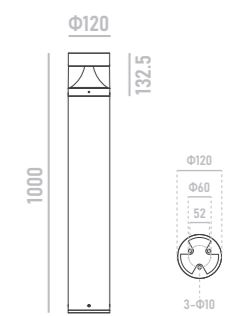

* DALI control available on request
* Custom RAL colours available on request

W	LM	K	COL.	CODE
10	800	3000	⚡ AC220~240V ON/OFF	BL01.101000WA
				BL01.101000JB
				BL01.101000AG
				BL01.101000TG
15	1200	3000	⚡ AC220~240V ON/OFF	BL01.151000WA
				BL01.151000JB
				BL01.151000AG
				BL01.151000TG