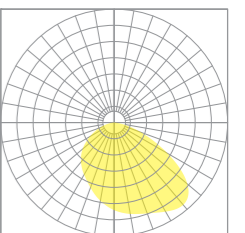

LUMINAIRE:

- Die-cast aluminum heatsink with extruded aluminum body
- Optimal visual comfort
- Replaceable LED light source and power supply
- Customizable pole height & finish colours
- Bollard installation outdoor, supplied with power cable