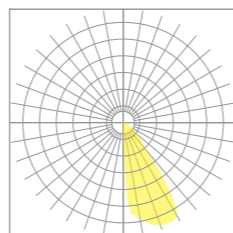

* DALI control available on request
* Custom RAL colours available on request

LUMINAIRE:

- Die-cast aluminum heatsink with extruded aluminum body
- Optimal visual comfort
- Replaceable LED light source and power supply
- Customizable pole height & finish colours
- Bollard installation outdoor, supplied with power cable