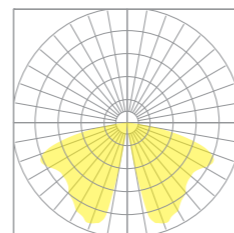

LONG LED BOLLARD 400MM

W	LM	K	COL.	CODE
10	800	3000	☐	BL04.10400WA
			●	BL04.10400JB
			■	BL04.10400AG
			■	BL04.10400TG

AC220~240V ON/OFF

* DALI control available on request
* Custom RAL colours available on request

LONG LED BOLLARD 600MM

W	LM	K	COL.	CODE
10	800	3000	☐	BL04.10600WA
			●	BL04.10600JB
			■	BL04.10600AG
			■	BL04.10600TG

AC220~240V ON/OFF

* DALI control available on request
* Custom RAL colours available on request

LONG LED BOLLARD 800MM

W	LM	K	COL.	CODE
10	800	3000	☐	BL04.10800WA
			●	BL04.10800JB
			■	BL04.10800AG
			■	BL04.10800TG

AC220~240V ON/OFF

* DALI control available on request
* Custom RAL colours available on request

LUMINAIRE:

- Die-cast aluminum heatsink with extruded aluminum body
- Optimal visual comfort
- Replaceable LED light source and power supply
- Customizable pole height & finish colours
- Bollard installation outdoor, supplied with power cable

LONG

RAL9006

RAL9005

RAL7016

RAL7043