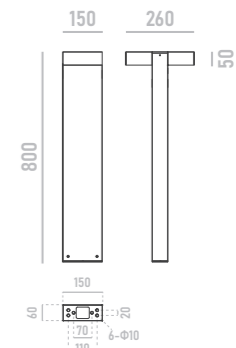

W	LM	K	
2x12	1920	3000	AC220÷240V ON/OFF

COL.	CODE
	BL08.2X12800WA
	BL08.2X12800JB
	BL08.2X12800AG
	BL08.2X12800TG