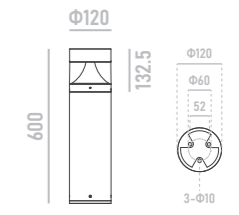

* DALI control available on request
* Custom RAL colours available on request

W	LM	K	COL.	CODE
10	800	3000	⚡ AC220~240V ON/OFF	BL01.10600WA
				BL01.10600JB
				BL01.10600AG
				BL01.10600TG
15	1200	3000	⚡ AC220~240V ON/OFF	BL01.15600WA
				BL01.15600JB
				BL01.15600AG
				BL01.15600TG