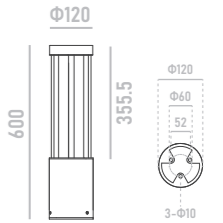

* DALI control available on request
* Custom RAL colours available on request

W	LM	K		COL.	CODE
10	800	3000	⚡ AC220~240V ON/OFF		BL03.10600WA
					BL03.10600JB
					BL03.10600AG
					BL03.10600TG
20	1600	3000	⚡ AC220~240V ON/OFF		BL03.20600WA
					BL03.20600JB
					BL03.20600AG
					BL03.20600TG