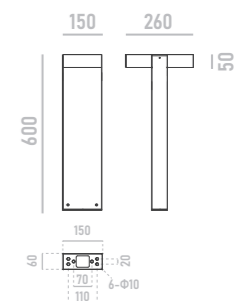

W	LM	K	
2x12	1920	3000	AC220÷240V ON/OFF

COL.	CODE
	BL08.2X12600WA
	BL08.2X12600JB
	BL08.2X12600AG
	BL08.2X12600TG