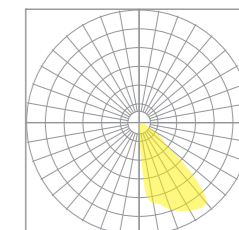

LUMINAIRE:

- Die-cast aluminum heatsink with extruded aluminum body
- Optimal visual comfort
- Replaceable LED light source and power supply
- Customizable pole height & finish colours
- Bollard installation outdoor, supplied with power cable