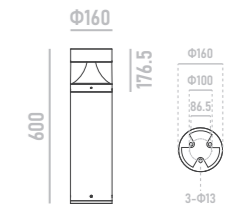

* DALI control available on request
* Custom RAL colours available on request

W	LM	K	COL.	CODE
20	1600	3000	⚡ AC220÷240V ON/OFF	BL01.20600WA
				BL01.20600JB
				BL01.20600AG
				BL01.20600TG
30	2400	3000	⚡ AC220÷240V ON/OFF	BL01.30600WA
				BL01.30600JB
				BL01.30600AG
				BL01.30600TG