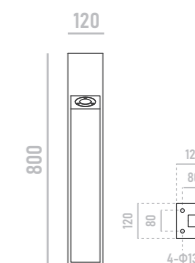

W	LM	K	
10	800	3000	⚡ AC220÷240V ON/OFF

COL.	CODE
	BL07.10800WA
	BL07.10800JB
	BL07.10800AG
	BL07.10800TG