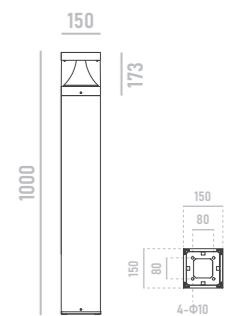

* DALI control available on request
* Custom RAL colours available on request

W	LM	K	COL.	CODE
15	1200	3000	⚡ AC220~240V ON/OFF	BL02.151000WA
				BL02.151000JB
				BL02.151000AG
				BL02.151000TG
30	2400	3000	⚡ AC220~240V ON/OFF	BL02.301000WA
				BL02.301000JB
				BL02.301000AG
				BL02.301000TG