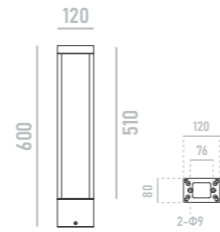

* DALI control available on request
* Custom RAL colours available on request

ZEE LED BOLLARD 800MM