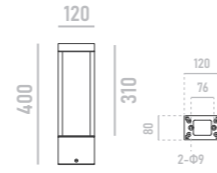

* DALI control available on request
* Custom RAL colours available on request

LONG LED BOLLARD 600MM