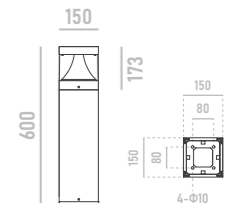

* DALI control available on request
* Custom RAL colours available on request

W	LM	K	COL.	CODE
15	1200	3000	⚡ AC220~240V ON/OFF	BL02.15600WA
				BL02.15600JB
				BL02.15600AG
				BL02.15600TG
30	2400	3000	⚡ AC220~240V ON/OFF	BL02.30600WA
				BL02.30600JB
				BL02.30600AG
				BL02.30600TG