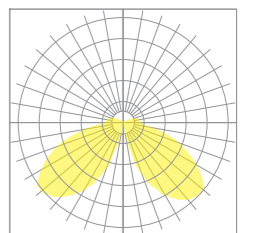

LUMINAIRE:

- Die-cast aluminum heatsink with extruded aluminum body
- Optimal visual comfort
- Replaceable LED light source and power supply
- Customizable pole height & finish colours
- Bollard installation outdoor, supplied with power cable