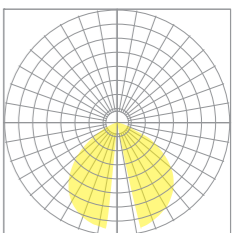

LUMINAIRE:

- Die-cast aluminum heatsink with extruded aluminum body
- Optimal visual comfort
- Replaceable LED light source and power supply
- Customizable pole height & finish colours
- Bollard installation outdoor, supplied with power cable