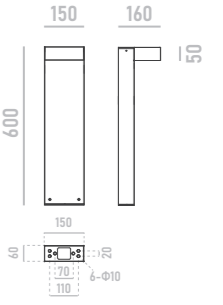

CLIVO

- RAL9006
- RAL9005
- RAL7016
- RAL7043

CLIVO LED BOLLARD 600MM SINGLE-LIGHT

W	LM	K
12	960	3000

COL.	CODE
	BL08.12600WA
	BL08.12600JB
	BL08.12600AG
	BL08.12600TG

* DALI control available on request
* Custom RAL colours available on request