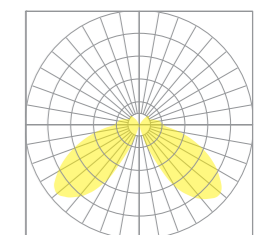

LUMINAIRE:

- Die-cast aluminum heatsink with extruded aluminum body
- Optimal visual comfort
- Replaceable LED light source and power supply
- Customizable pole height & finish colours
- Bollard installation outdoor, supplied with power cable