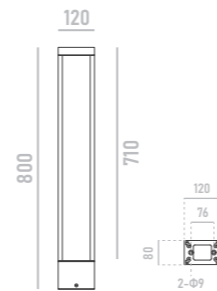

* DALI control available on request
* Custom RAL colours available on request

LUMINAIRE:

- Die-cast aluminum heatsink with extruded aluminum body
- Optimal visual comfort
- Replaceable LED light source and power supply
- Customizable pole height & finish colours
- Bollard installation outdoor, supplied with power cable