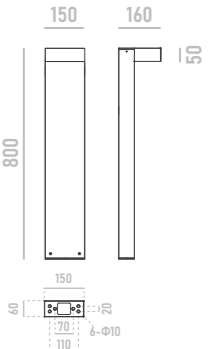

W	LM	K
12	960	3000

COL.	CODE
	BL08.12800WA
	BL08.12800JB
	BL08.12800AG
	BL08.12800TG